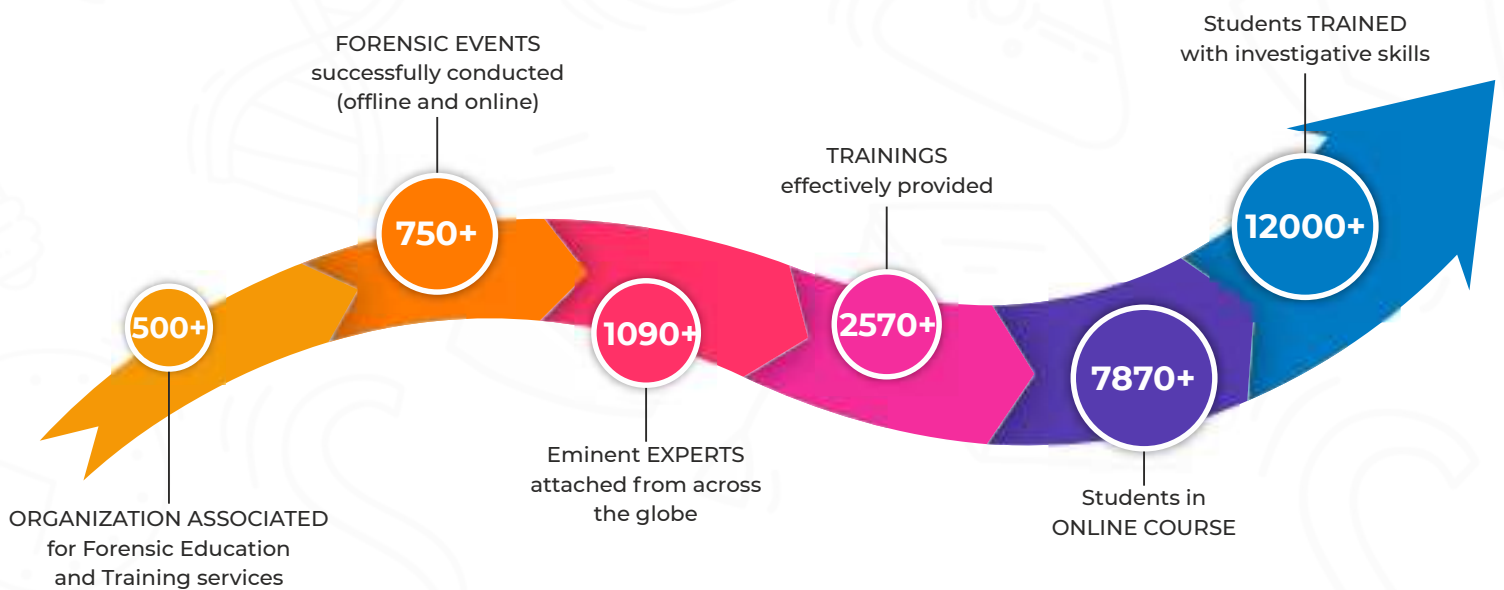

Journey at Glance

Sherlock Institute of Forensic Science works intending to make aware and impart education and training in forensics and render investigative services to individuals across the globe. SIFS India has efficiently joined hands with the best minds, incorporated the most promising strategies and spread awareness amongst young and aspiring minds.